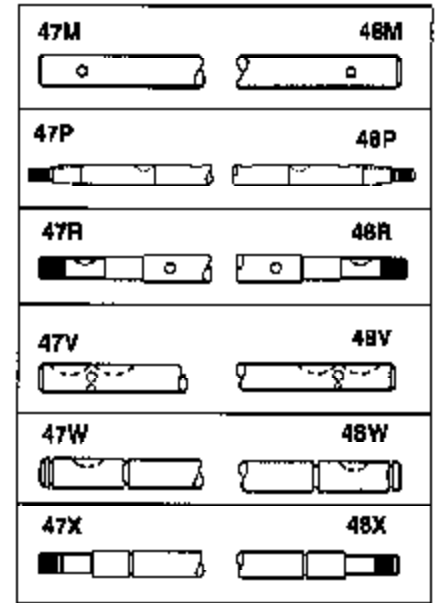

# JOIST

SICHER IST DAS:  
DAS ORIGINAL

MODEL and SERIAL  
NUMBERS HERE

Ref #	Part Number	Qty	Description
13	778130		Gear, Bevel (16 teeth) (Steel)
14	778131		Gear, Pinion (16 teeth) (Steel)
17	786040		Pin, Drive
26	792018		Ring, Retaining
31	780045		Washer (1" ID x 1-1/2 OD x 1/16" thick)
31A	780096		Washer, Thrust
47B	774319		Axle (7" long)
48B	774319		Axle (7" long)
82	786043		Sprocket, No Teeth 54. O.D. 8.823
82	786051		Sprocket, No Teeth 60. O.D. 9.841
82	786070		Sprocket, No Teeth 48. O.D. 7.920
82	786041A		Sprocket, No Teeth 45. O.D. 7.389
82	786042	100-173A	Sprocket, No Teeth 40. O.D. 6.650
90	788067B	Peerless	Grease (32 oz. bottle Bentonite grease)
101	774342		Differential Carrier Hsg (Incl. 137)
102	774343		Differential Carrier Hsg (Incl. 139)
103	792041		Screw, 5/16-18 x 3-3/4"
104A	792061		Washer, Flat, 5/16"
104	792042		Nut, Lock, 5/16-18 (Use as required)
137	780110		Bushing (1" ID x 1-1/8" OD x 2" long)
139	780110		Bushing (1" ID x 1-1/8" OD x 2" long)