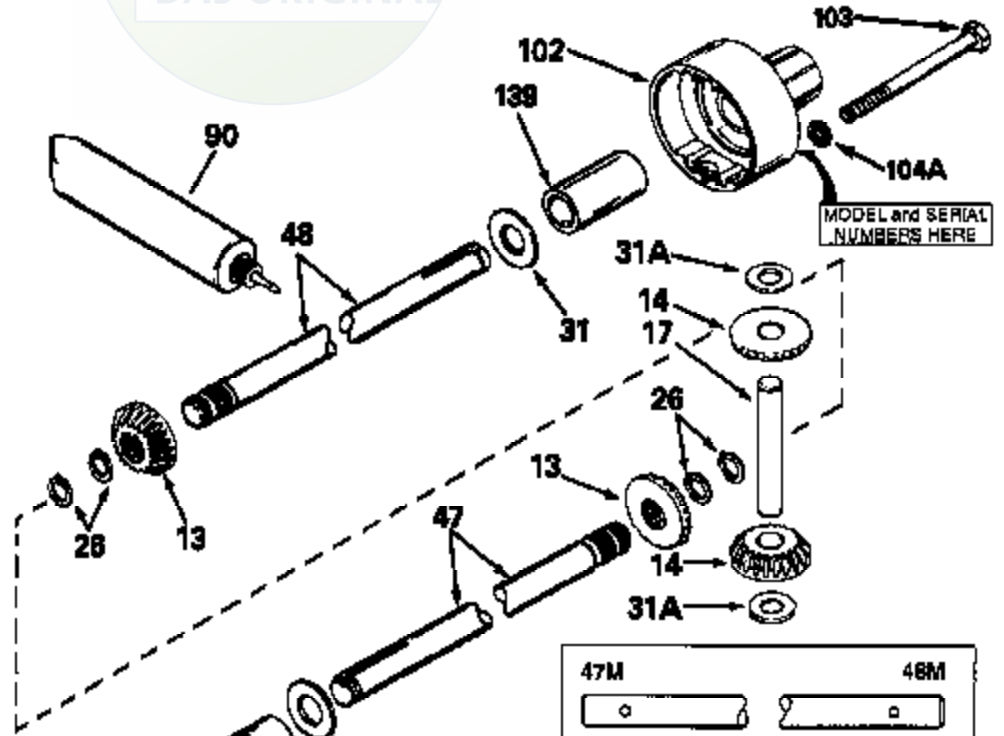

# JOIST

SICHER IST DAS:  
DAS ORIGINAL

MODEL and SERIAL  
NUMBERS HERE

Ref #	Part Number	Qty	Description
13	778130		Gear, Bevel (16 teeth) (Steel)
14	778131		Gear, Pinion (16 teeth) (Steel)
17	786040		Pin, Drive
26	792018		Ring, Retaining
31	780045		Washer (1" ID x 1-1/2 OD x 1/16" thick)
31A	780096		Washer, Thrust
47B	774319		Axle (7" long)
48B	774319		Axle (7" long)
82	786043		Sprocket, No Teeth 54. O.D. 8.823
82	786051		Sprocket, No Teeth 60. O.D. 9.841
82	786070		Sprocket, No Teeth 48. O.D. 7.920
82	786041A		Sprocket, No Teeth 45. O.D. 7.389
82	786042	100-173A	Sprocket, No Teeth 40. O.D. 6.650
90	788067B	Peerless	Grease (32 oz. bottle Bentonite grease)
101	774342		Differential Carrier Hsg (Incl. 137)
102	774343		Differential Carrier Hsg (Incl. 139)
103	792041		Screw, 5/16-18 x 3-3/4"
104A	792061		Washer, Flat, 5/16"
104	792042		Nut, Lock, 5/16-18 (Use as required)
137	780110		Bushing (1" ID x 1-1/8" OD x 2" long)
139	780110		Bushing (1" ID x 1-1/8" OD x 2" long)