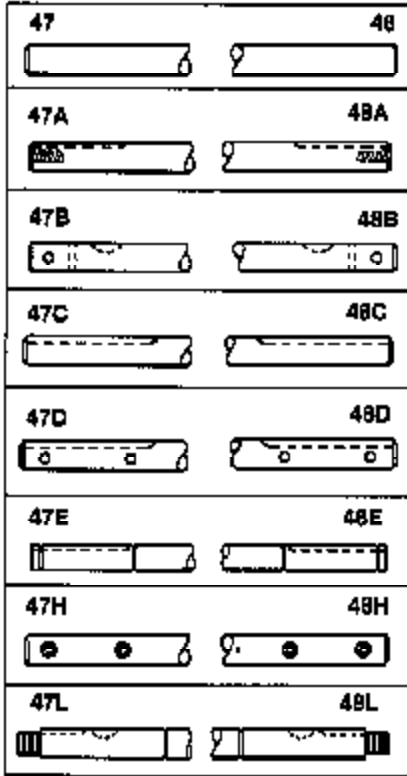

# JOIST

SICHER IST DAS:  
DAS ORIGINAL

MODEL and SERIAL  
NUMBERS HERE

Ref #	Part Number	Qty	Description
13	778130		Gear, Bevel (16 teeth) (Steel)
14	778131		Gear, Pinion (16 teeth) (Steel)
17	786040		Pin, Drive
26	792018		Ring, Retaining
31	780045		Washer (1" ID x 1-1/2 OD x 1/16" thick)
31A	780096		Washer, Thrust
47B	774319		Axle (7" long)
48B	774319		Axle (7" long)
82	786043		Sprocket, No Teeth 54. O.D. 8.823
82	786051		Sprocket, No Teeth 60. O.D. 9.841
82	786070		Sprocket, No Teeth 48. O.D. 7.920
82	786041A		Sprocket, No Teeth 45. O.D. 7.389
82	786042	100-173A	Sprocket, No Teeth 40. O.D. 6.650
90	788067B	Peerless	Grease (32 oz. bottle Bentonite grease)
101	774342		Differential Carrier Hsg (Incl. 137)
102	774343		Differential Carrier Hsg (Incl. 139)
103	792041		Screw, 5/16-18 x 3-3/4"
104A	792061		Washer, Flat, 5/16"
104	792042		Nut, Lock, 5/16-18 (Use as required)
137	780110		Bushing (1" ID x 1-1/8" OD x 2" long)
139	780110		Bushing (1" ID x 1-1/8" OD x 2" long)